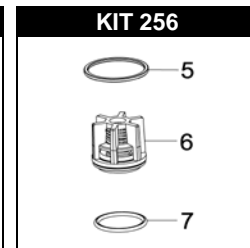

CK 146-170-220 P-PP

CK 180-230-270 PP

CK 240 P

POS.	CODICE PART NO. RÉF.	DENOMINAZIONE - DESCRIPTION - DESCRIPTION	Q.TY
1	760228092	LEFT PUMP HEAD	1
2	864120002	BOLT M12X110 UNI 5931	16
3	730416092	VALVES COVERS	4
4	863910002	BOLT M12X40 UNI 5931	32
5-kit 256	803270002	O-RING DIA.3,53X49,02	12
6-kit 256	739824973	VALVE ASSY	12
7-kit 256	803253002	O-RING DIA.3,53X49,02	12
8	852693532	PLUG G.3/4"	2
9	803218002	O-RING DIA.3X22	2
10	852752002	PLUG G.1" 1/2	2
11	803265002	O-RING	2
12	803265002	O-RING	2
13	835092502	NIPPLE G.1" 1/2-1" 3/4	2
14	803208502	O-RING DIA.2,62X37,77	2
15	840595002	90° ELBOW CONNECTOR DIA.40	2
16	820095002	WING NUT 1" 3/4	2
17-kit 57-122	730039532	"V" PACKING SPACER	6
18-kit 57-122	730044322	THRUST RING DIA.45	12
19-kit 57-122	802201002	"V" PACKING DIA.45X60	12
20-kit 57-122	730040322	ANTIEXTRUSION RING DIA.45	6
21-kit 122	730058532	FRONT GLAND	6
22-kit 122	730070532	BACK GLAND	6
23-kit 57-122	803283002	O-RING DIA.3,53X58,74	6
24	730542512	PISTON HOLDING SCREW M12 (FROM 04/2019)	6
25	803195502	O-RING DIA.2,62X20,24 VITON	6
27	730410182	PISTON DIA.45	6
28	844301002	SPLASH GUARD WASHER	6
29	730528322	OIL SEAL SPACER	6
30-kit 59-322	802180002	OIL SEAL	6
31	730526092	PLUNGER ROD	6
32	852007402	PIN	6
33	800040002	SNAP RING DIA.18	12
34	804470002	BUSHING	6
35	760361082	PUMP CRANKCASE	1
36-kit 322	803217302	O-RING DIA.3X16	4
37-kit 322	802089002	OIL SEAL	2
38	801160002	SNAP RING DIA.22	2
39	760366822	HEADS CONNECTION PIPE	1
40-kit 322	802153002	OIL SEAL (P VERSIONS)	1