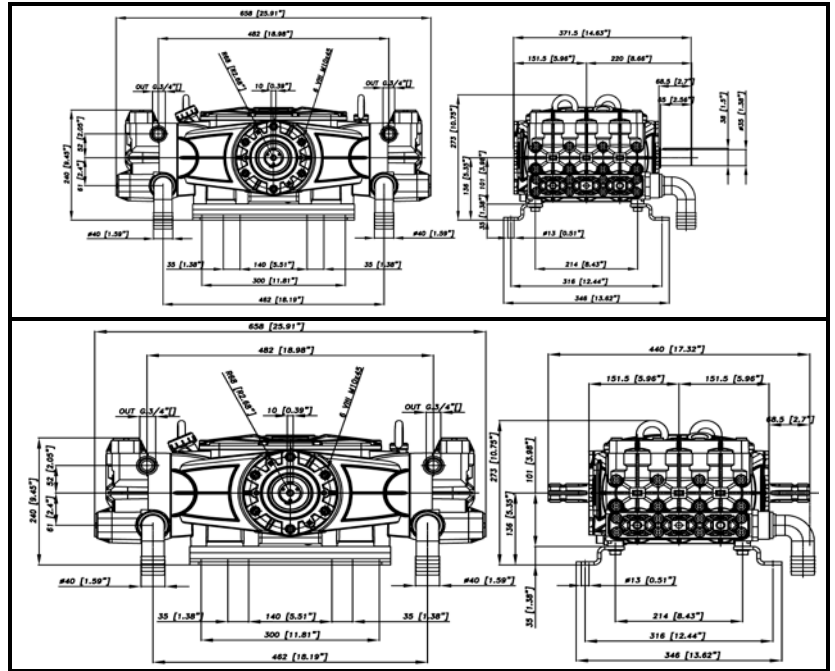

CK 146-180-220-230 PP

CK 146-220 P

DIMENSIONI D'INGOMBRO - OVERALL DIMENSIONS

ALBERO POMPA - PUMP SHAFT

COPPIA DI SERRAGGIO - TORQUE CHART

CODICE - CODE	Q.TY	POS	N-m	Lbr.ft
86.4120.00.2	16	2	68	50.2
86.3910.00.2	32	4	68	50.2
85.2693.53.2	2	8	40	29.5
86.4091.00.2	6	26	50 (LOXEAL 55-14)	36.9 (LOXEAL 55-14)
86.1930.00.2	12	51	5	3.7
86.3439.00.2	6	44	40	29.5
86.2166.00.2	10	55	10	7.4
86.3694.50.2	1	57	68	50
86.3740.00.2	8	58	68 (LOXEAL 55-14)	50.2 (LOXEAL 55-14)
85.3507.00.2	1	62	10	7.4
86.3265.00.2	12	67	40	29.5
86.2475.00.2	2	70	10	7.4