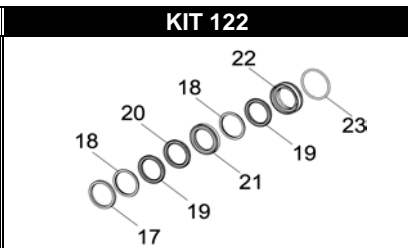

CK 146-170-220 P-PP

CK 180-230-270 PP

CK 240 P

POS.	CODICE PART NO. RÉF.	DENOMINAZIONE - DESCRIPTION - DESCRIPTION	Q.TY
1	760228092	LEFT PUMP HEAD	1
2	864120002	BOLT M12X110 UNI 5931	16
3	730416092	VALVES COVERS	4
4	863910002	BOLT M12X40 UNI 5931	32
5-kit 256	803270002	O-RING DIA.3,53X49,02	12
6-kit 256	739824973	VALVE ASSY	12
7-kit 256	803253002	O-RING DIA.3,53X49,02	12
8	852693532	PLUG G.3/4"	2
9	803218002	O-RING DIA.3X22	2
10	852752002	PLUG G.1" 1/2	2
11	803265002	O-RING	2
12	803265002	O-RING	2
13	835092502	NIPPLE G.1" 1/2-1" 3/4	2
14	803208502	O-RING DIA.2,62X37,77	2
15	840595002	90° ELBOW CONNECTOR DIA.40	2
16	820095002	WING NUT 1" 3/4	2
17-kit 57-122	730039532	"V" PACKING SPACER	6
18-kit 57-122	730044322	THRUST RING DIA.45	12
19-kit 57-122	802201002	"V" PACKING DIA.45X60	12
20-kit 57-122	730040322	ANTIEXTRUSION RING DIA.45	6
21-kit 122	730058532	FRONT GLAND	6
22-kit 122	730070532	BACK GLAND	6
23-kit 57-122	803283002	O-RING DIA.3,53X58,74	6
24	730542512	PISTON HOLDING SCREW M12 (FROM 04/2019)	6
25	803195502	O-RING DIA.2,62X20,24 VITON	6
27	730410182	PISTON DIA.45	6
28	844301002	SPLASH GUARD WASHER	6
29	730528322	OIL SEAL SPACER	6
30-kit 59-322	802180002	OIL SEAL	6
31	730526092	PLUNGER ROD	6
32	852007402	PIN	6
33	800040002	SNAP RING DIA.18	12
34	804470002	BUSHING	6
35	760361082	PUMP CRANKCASE	1
36-kit 322	803217302	O-RING DIA.3X16	4
37-kit 322	802089002	OIL SEAL	2
38	801160002	SNAP RING DIA.22	2
39	760366822	HEADS CONNECTION PIPE	1
40-kit 322	802153002	OIL SEAL (P VERSIONS)	1