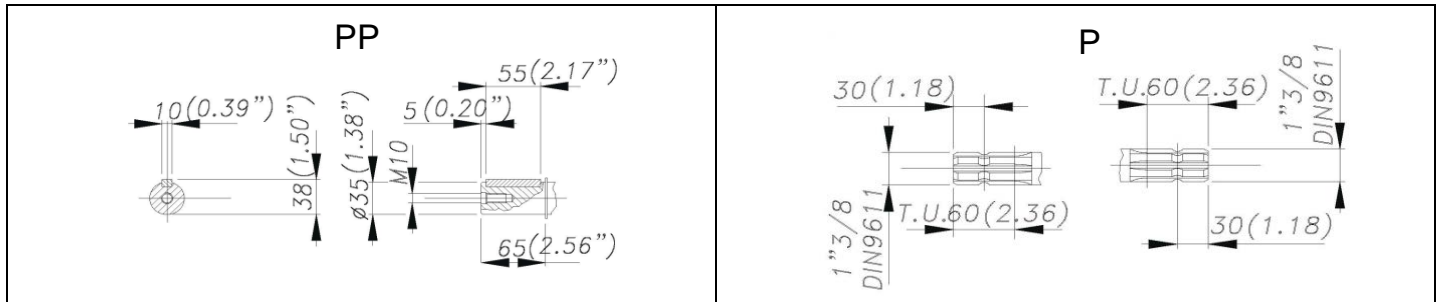

CK 146-180-220-230 PP

CK 146-220 P

DIMENSIONI D'INGOMBRO - OVERALL DIMENSIONS

ALBERO POMPA - PUMP SHAFT

COPPIA DI SERRAGGIO - TORQUE CHART

CODICE - CODE	Q.TY	POS	N-m	Lbr.ft
86.4120.00.2	16	2	68	50.2
86.3910.00.2	32	4	68	50.2
85.2693.53.2	2	8	40	29.5
86.4091.00.2	6	26	50 (LOXEAL 55-14)	36.9 (LOXEAL 55-14)
86.1930.00.2	12	51	5	3.7
86.3439.00.2	6	44	40	29.5
86.2166.00.2	10	55	10	7.4
86.3694.50.2	1	57	68	50
86.3740.00.2	8	58	68 (LOXEAL 55-14)	50.2 (LOXEAL 55-14)
85.3507.00.2	1	62	10	7.4
86.3265.00.2	12	67	40	29.5
86.2475.00.2	2	70	10	7.4