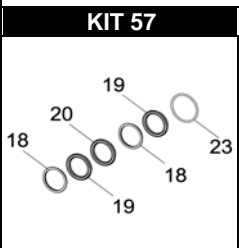

CK 146-170-220 P-PP

CK 180-230-270 PP

CK 240 P

POS.	CODICE PART NO. RÉF.	DENOMINAZIONE - DESCRIPTION - DESCRIPTION	Q.TY
1	760228092	LEFT PUMP HEAD	1
2	864120002	BOLT M12X110 UNI 5931	16
3	730416092	VALVES COVERS	4
4	863910002	BOLT M12X40 UNI 5931	32
5-kit 256	803270002	O-RING DIA.3,53X49,02	12
6-kit 256	739824973	VALVE ASSY	12
7-kit 256	803253002	O-RING DIA.3,53X49,02	12
8	852693532	PLUG G.3/4"	2
9	803218002	O-RING DIA.3X22	2
10	852752002	PLUG G.1" 1/2	2
11	803265002	O-RING	2
12	803265002	O-RING	2
13	835092502	NIPPLE G.1" 1/2-1" 3/4	2
14	803208502	O-RING DIA.2,62X37,77	2
15	840595002	90° ELBOW CONNECTOR DIA.40	2
16	820095002	WING NUT 1" 3/4	2
17-kit 57-122	730039532	"V" PACKING SPACER	6
18-kit 57-122	730044322	THRUST RING DIA.45	12
19-kit 57-122	802201002	"V" PACKING DIA.45X60	12
20-kit 57-122	730040322	ANTIEXTRUSION RING DIA.45	6
21-kit 122	730058532	FRONT GLAND	6
22-kit 122	730070532	BACK GLAND	6
23-kit 57-122	803283002	O-RING DIA.3,53X58,74	6
24	730542512	PISTON HOLDING SCREW M12 (FROM 04/2019)	6
25	803195502	O-RING DIA.2,62X20,24 VITON	6
27	730410182	PISTON DIA.45	6
28	844301002	SPLASH GUARD WASHER	6
29	730528322	OIL SEAL SPACER	6
30-kit 59-322	802180002	OIL SEAL	6
31	730526092	PLUNGER ROD	6
32	852007402	PIN	6
33	800040002	SNAP RING DIA.18	12
34	804470002	BUSHING	6
35	760361082	PUMP CRANKCASE	1
36-kit 322	803217302	O-RING DIA.3X16	4
37-kit 322	802089002	OIL SEAL	2
38	801160002	SNAP RING DIA.22	2
39	760366822	HEADS CONNECTION PIPE	1
40-kit 322	802153002	OIL SEAL (P VERSIONS)	1