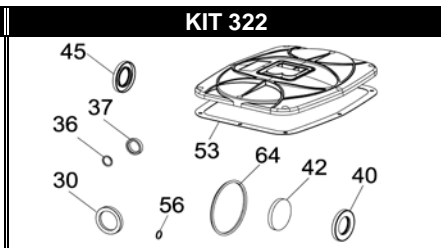

CK 146-170-220 P-PP

CK 180-230-270 PP

CK 240 P

POS.	CODICE PART NO. RÉF.	DENOMINAZIONE - DESCRIPTION - DESCRIPTION	Q.TY
1	760228092	LEFT PUMP HEAD	1
2	864120002	BOLT M12X110 UNI 5931	16
3	730416092	VALVES COVERS	4
4	863910002	BOLT M12X40 UNI 5931	32
5-kit 256	803270002	O-RING DIA.3,53X49,02	12
6-kit 256	739824973	VALVE ASSY	12
7-kit 256	803253002	O-RING DIA.3,53X49,02	12
8	852693532	PLUG G.3/4"	2
9	803218002	O-RING DIA.3X22	2
10	852752002	PLUG G.1" 1/2	2
11	803265002	O-RING	2
12	803265002	O-RING	2
13	835092502	NIPPLE G.1" 1/2-1" 3/4	2
14	803208502	O-RING DIA.2,62X37,77	2
15	840595002	90° ELBOW CONNECTOR DIA.40	2
16	820095002	WING NUT 1" 3/4	2
17-kit 57-122	730039532	"V" PACKING SPACER	6
18-kit 57-122	730044322	THRUST RING DIA.45	12
19-kit 57-122	802201002	"V" PACKING DIA.45X60	12
20-kit 57-122	730040322	ANTIEXTRUSION RING DIA.45	6
21-kit 122	730058532	FRONT GLAND	6
22-kit 122	730070532	BACK GLAND	6
23-kit 57-122	803283002	O-RING DIA.3,53X58,74	6
24	730542512	PISTON HOLDING SCREW M12 (FROM 04/2019)	6
25	803195502	O-RING DIA.2,62X20,24 VITON	6
27	730410182	PISTON DIA.45	6
28	844301002	SPLASH GUARD WASHER	6
29	730528322	OIL SEAL SPACER	6
30-kit 59-322	802180002	OIL SEAL	6
31	730526092	PLUNGER ROD	6
32	852007402	PIN	6
33	800040002	SNAP RING DIA.18	12
34	804470002	BUSHING	6
35	760361082	PUMP CRANKCASE	1
36-kit 322	803217302	O-RING DIA.3X16	4
37-kit 322	802089002	OIL SEAL	2
38	801160002	SNAP RING DIA.22	2
39	760366822	HEADS CONNECTION PIPE	1
40-kit 322	802153002	OIL SEAL (P VERSIONS)	1