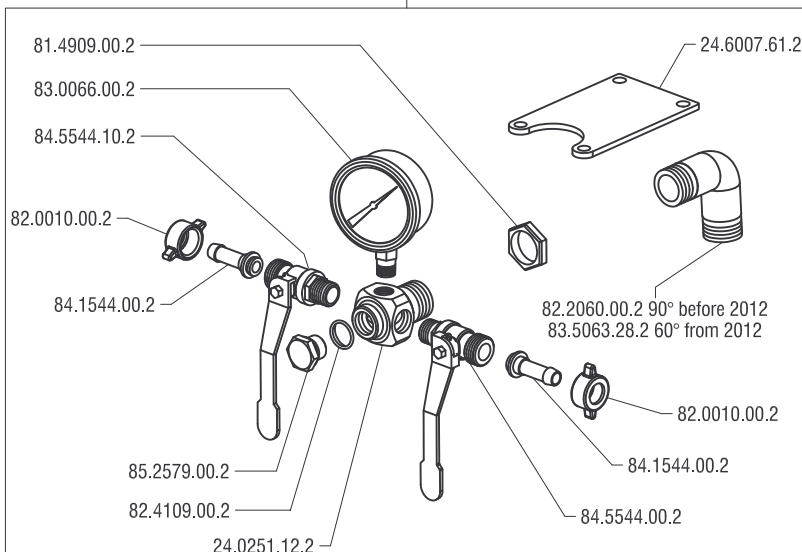

Kit ricambi MOBY
 Spare parts kit MOBY
 * = 24.9803.97.3 Kit N°8 pezzi
 Kit N°8 pieces

Kit comando a distanza Moby
24.6021.97.3
Remote mounting kit Moby

Kit raccordi IDB 1400-1600-1800
24.9802.97.3
IDB 1400-1600-1800 pump kit